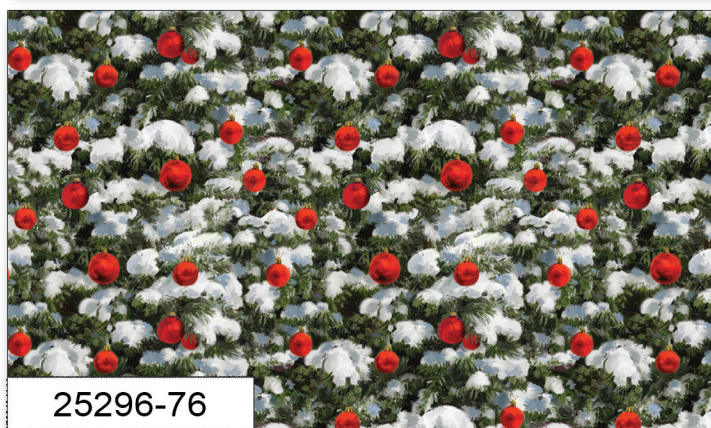

# GOLDEN CHRISTMAS

by Jason Kirk with Coordinates from Northcott

SELVAGE

SELVAGE

SELVAGE

# GOLDEN CHRISTMAS

by Jason Kirk with Coordinates from Northcott

There is no Christmas like a Golden Christmas, featuring adorable Labrador puppies set in a Farmhouse style Christmas theme. Created by renowned artist, Jason Kirk with coordinates from Northcott. Golden Christmas includes an oversized 36" x 43" panel featuring an old red pickup truck converted into a Christmas market stall with adorable puppies waiting to be adopted. A variety of Labrador prints, Buffalo checks and wood planks as well as snowflakes are offered in a palette of red, tan, black and white creating a charming Farmhouse inspired Christmas. A selection of existing Crackle blenders complete the coordination.